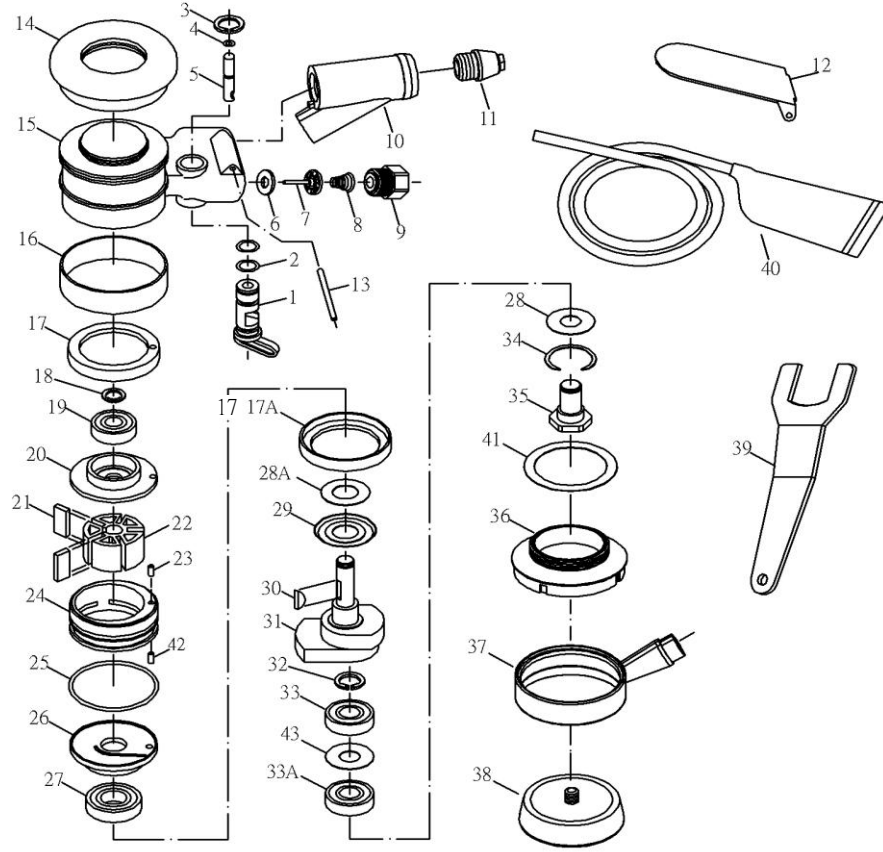

OS-300S **GAV** HAVALI ORBITAL ZIMPARA

Item No.	DESCRIPTION	Q'TY	Item No.	DESCRIPTION	Q'TY
1	REGULATOR	1	24	CYLINDER	1
2	O-RING	2	25	O-RING	1
3	SNAP RING	1	26	FRONT PLATE	1
4	O-RING	1	27	BEARING (6002ZZ)	1
5	VALVE STEM	1	28	WASHER	1
6	WASHER	1	28A	WASHER	1
7	VALVE	1	29	WASHER	1
8	SPRING	1	30	ROTOR KEY	1
9	AIR INLET	1	31	MOTOR SHAFT BALANCER	1
10	VACUUM ADAPTER	1	32	SNAP RING	1
11	CONE MUFFLER NUT	1	33	BEARING (6001LU)	1
12	LEVER	1	33A	BEARING (6001)	1
13	PIN	1	34	SNAP RING	1
14	PROTECTING RUBBER	1	35	SHAFT	1
15	HOUSING	1	36	HOUSING COVER	1
16	SKIRT	1	37	SHROUD	1
17	RUBBER BUSHING	2	38	PAD HOOK-UP	1
18	SNAP RING	1	39	STOP SPANNER	1
19	BEARING (6000ZZ)	1	40	RUBBER HOSE & BAG SET	1
20	REAR PLATE	1	41	WASHER	1
21	ROTOR BLADE	5	42	PIN	1
22	ROTOR	1	43	SHIM	1
23	PIN	1		BAG	1